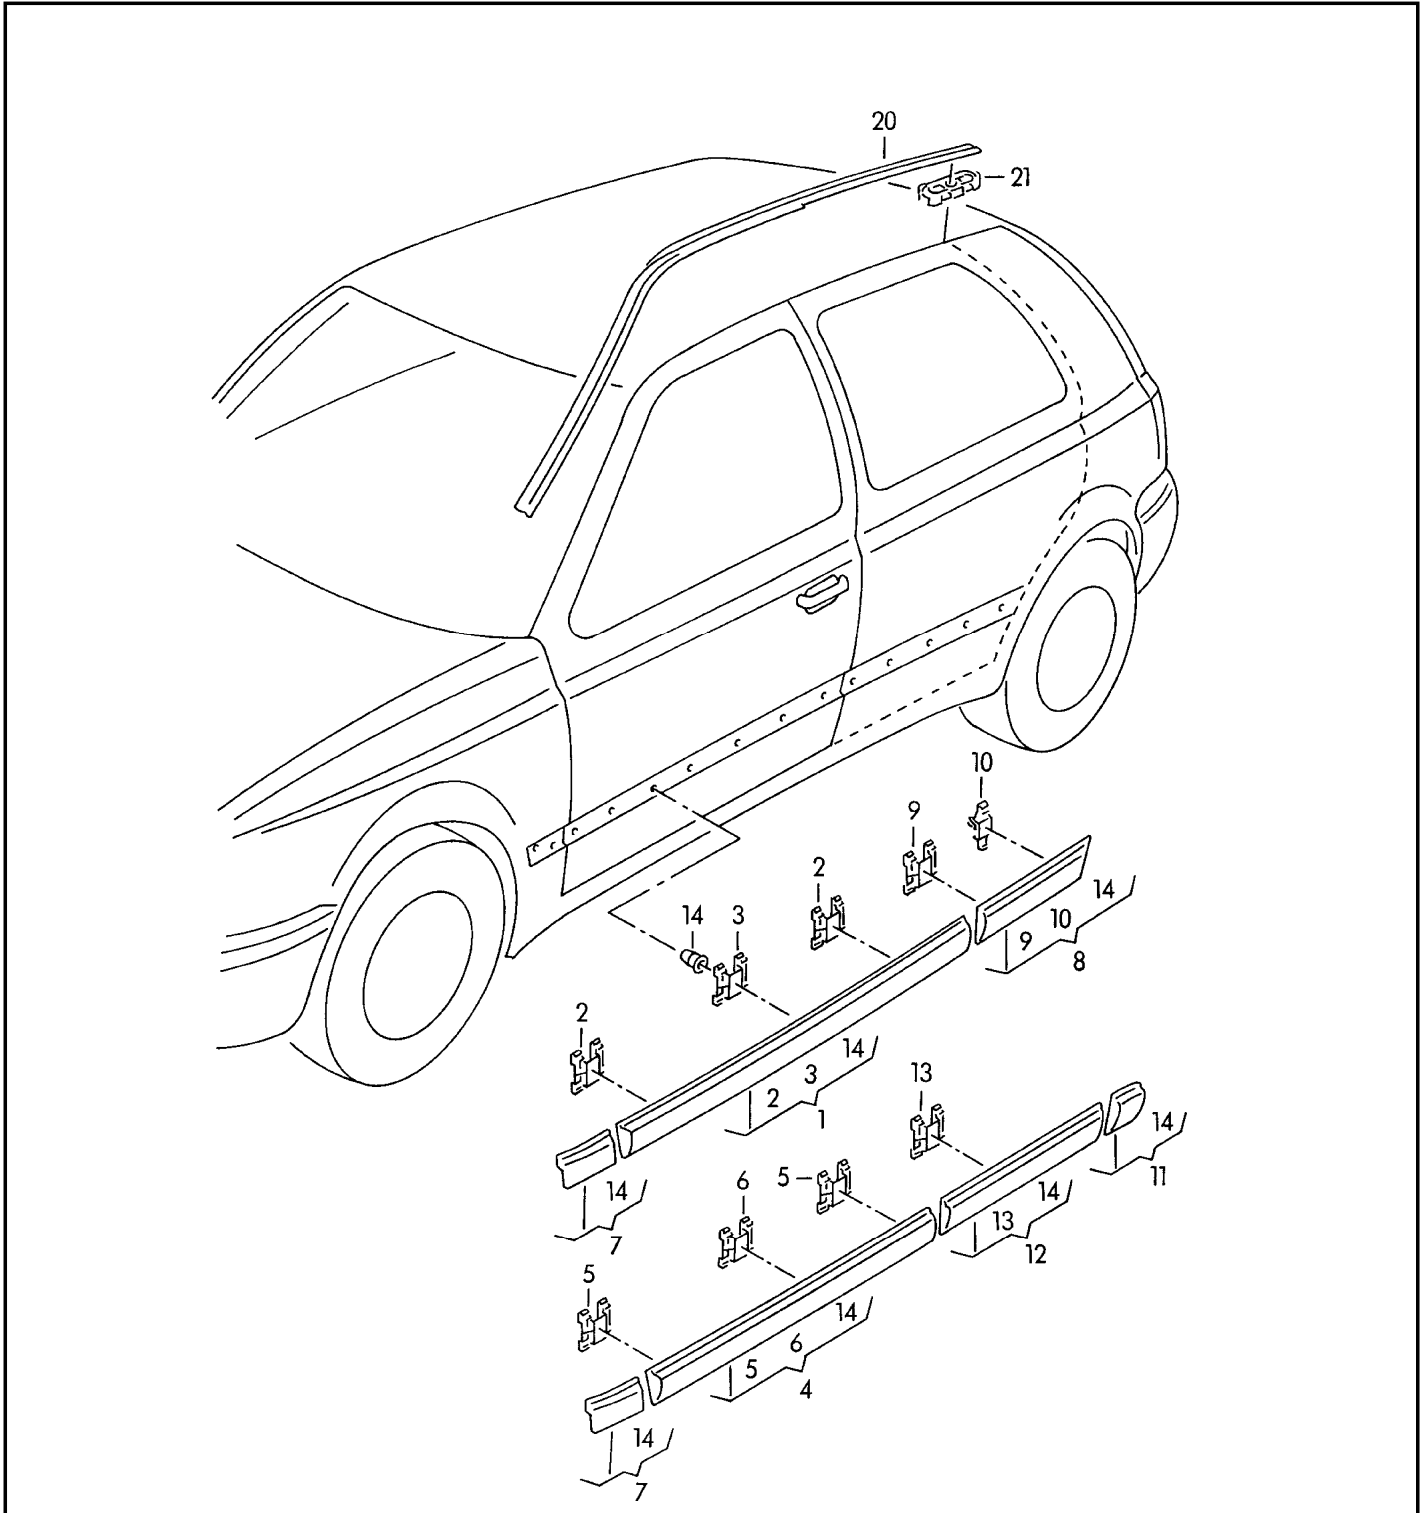

# ETKA

Model	Year	MG	SG	Illustration	Restrictions	UPD	23:26	12.04.2006
JEM	1998	8	53	853-00		618		

Pos	Part Number	Name	Remarks	Qty	Model
(1)	1HM 853 515 D	moldings rubbing strips protection strip for door	left 2 doors	1	GOLF
	08/97-12/98A9B	cool white			
	08/96-11/96B9A	candy white			
	08/96-07/97C3M	memory red pearl effect			
	08/96-07/98G5R	windsor blue-metallic			
	08/98-12/98G5T	batik blue pearlescent			
	10/97-05/98G5U	porcelain blue-pearl effect			
	08/96-07/97G6S	classic green-metallic			
	08/96-07/98G7X	suede silver-beige metallic			
	10/97-12/98G9R	silver mirror metallic			
	12/96-07/97SW1	candy white			
	08/96-12/98041	black			
	08/96-12/98ROH	without priming			
(1)	1HM 853 516 D	protection strip for door	right 2 doors	1	GOLF
	08/96-11/96B9A	candy white			
	08/96-07/97C3M	memory red pearl effect			
	10/97-05/98G5U	porcelain blue-pearl effect			
	08/96-07/97G6S	classic green-metallic			
	08/96-07/98G7X	suede silver-beige metallic			
	10/97-12/98G9R	silver mirror metallic			
	08/96-12/98Y3D	tornado red			
	08/96-12/98ROH	without priming			
(4)	1HM 853 515 E	protection strip for door	left front 4-door	1	GOLF, JETTA
	08/97-12/98A9B	cool white			