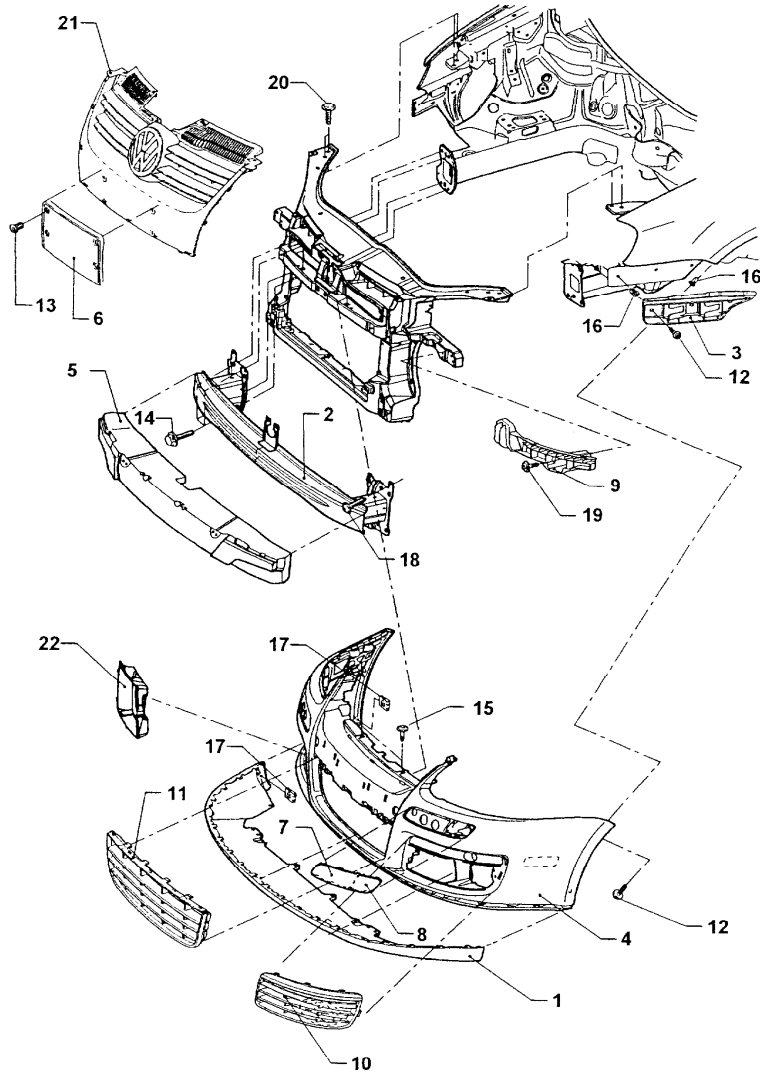

Model	Year	MG	SG	Illustration	Restrictions	UPD	19:58	13.08.2007		ETKA
JEM	2006	8	07	807-00	1K-5-600 001 >>	598	USA			

Pos	Part Number	Name	Remarks	Qty	Model
1	1K0 805 903 C	bumper	front	1	
	01/05 GRU	spoiler primed			
(1)	1K0 805 903 B	spoiler		1	PR-2JG
	06/05 9B9	satin black			
2	1K5 807 109 A	impact beam bumper F	>> 1K-6-834 878*	1	
(2)	1K5 807 109 B	impact beam bumper F	1K-6-834 879>>*	1	
3	1K0 807 183	guide piece	left	1	
(3)	1K0 807 184	guide piece	right	1	
4	1K0 807 217 A	cover for bumper		1	
	01/05 GRU	primed		1	
5	1K5 807 248	foam insert		1	
6	1K0 807 285 A	license plate bracket		1	
	01/05 9B9	satin black			
7	1K0 807 717 B	molding for bumper		1	
	01/05 GRU	primed	left		
(7)	1K0 807 717 E	molding for bumper for vehicles with headlight washer system		1	
	01/05 GRU	primed	left		
(7)	1K0 807 718 B	molding for bumper		1	
	01/05 GRU	primed	right		
(7)	1K0 807 718 E	molding for bumper for vehicles with headlight washer system		1	
	01/05 GRU	primed	right		
8		see illustration:	955-30		
9	1K0 807 889 B	guide piece bumper	left	1	