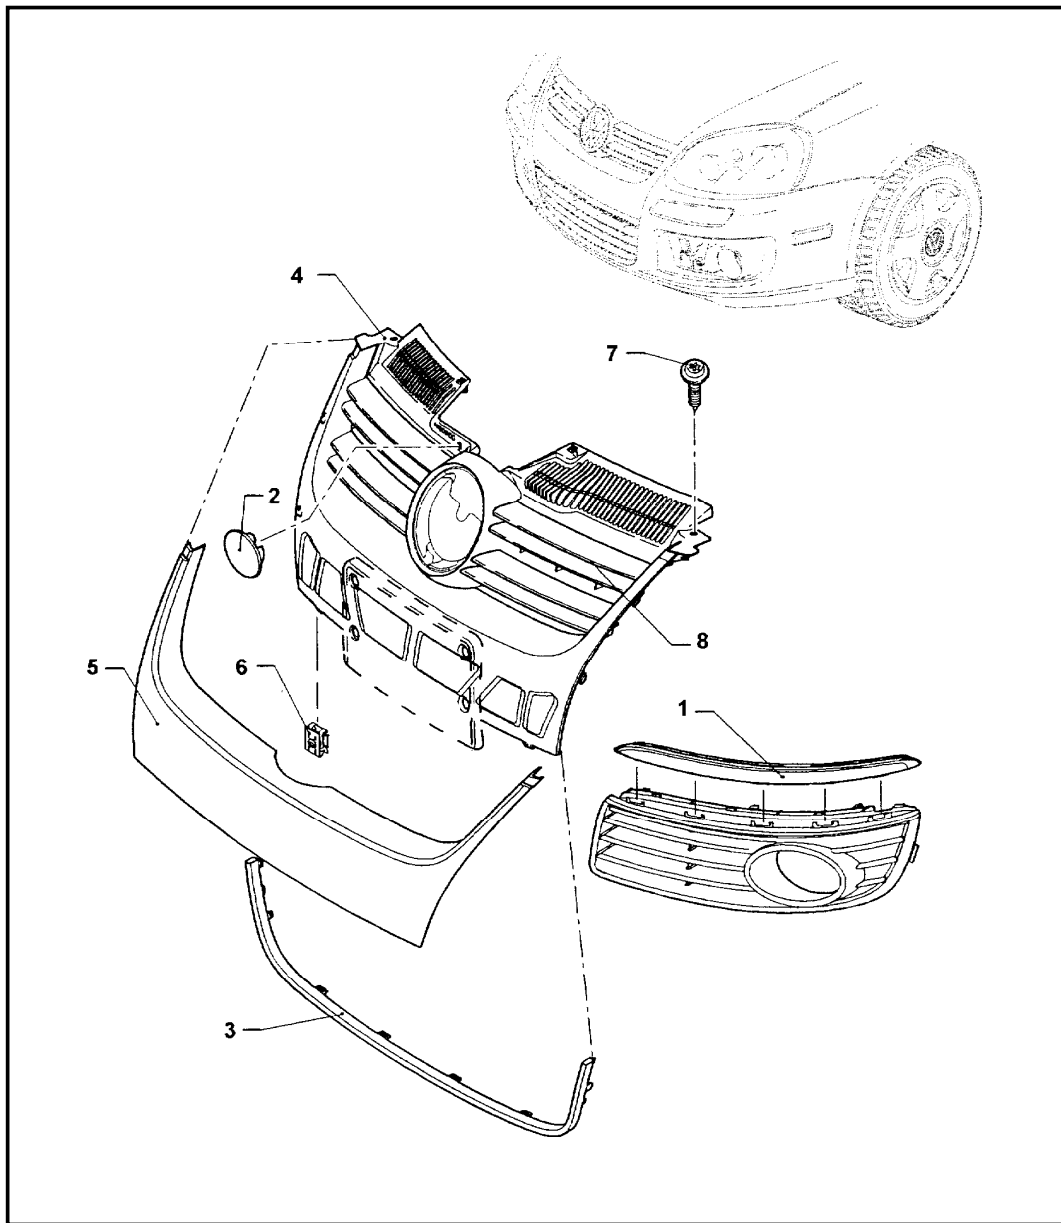

Model	Year	MG	SG	Illustration	Restrictions	UPD	19:57	13.08.2007		ETKA
JEM	2006	8	53	853-00	1K-5-600 001 >>	598	USA			

Pos	Part Number	Name	Remarks	Qty	Model
		radiator grille			
1	1K0 807 243	decorative frame	left	1	
	01/05 2ZZ	chrome			
(1)	1K0 807 244	decorative frame	right	1	
	01/05 2ZZ	chrome			
2	1K0 823 753	plug F	>> 1K-6-793 246*	1	
3	1K0 853 101	decorative frame	center lower	1	
	01/05 2ZZ	chrome		1	
4	1K5 853 653 A	radiator grille		1	
	01/05 9B9	satin black			
(4)	1K0 853 653 B	radiator grille	'GLI'	1	BPY
	06/05 VW8	rally black/tornado red			
5	1K5 853 761 A	decorative frame		1	
	01/05 2ZZ	chrome			
6	N 909 591 01	speed nut	5X16,5X11	2	
7	N 103 546 02	innensechsrund-blechschaube	5X16Z2	1	
8	1KM 898 653	repair kit for radiator grill trim moldings		1