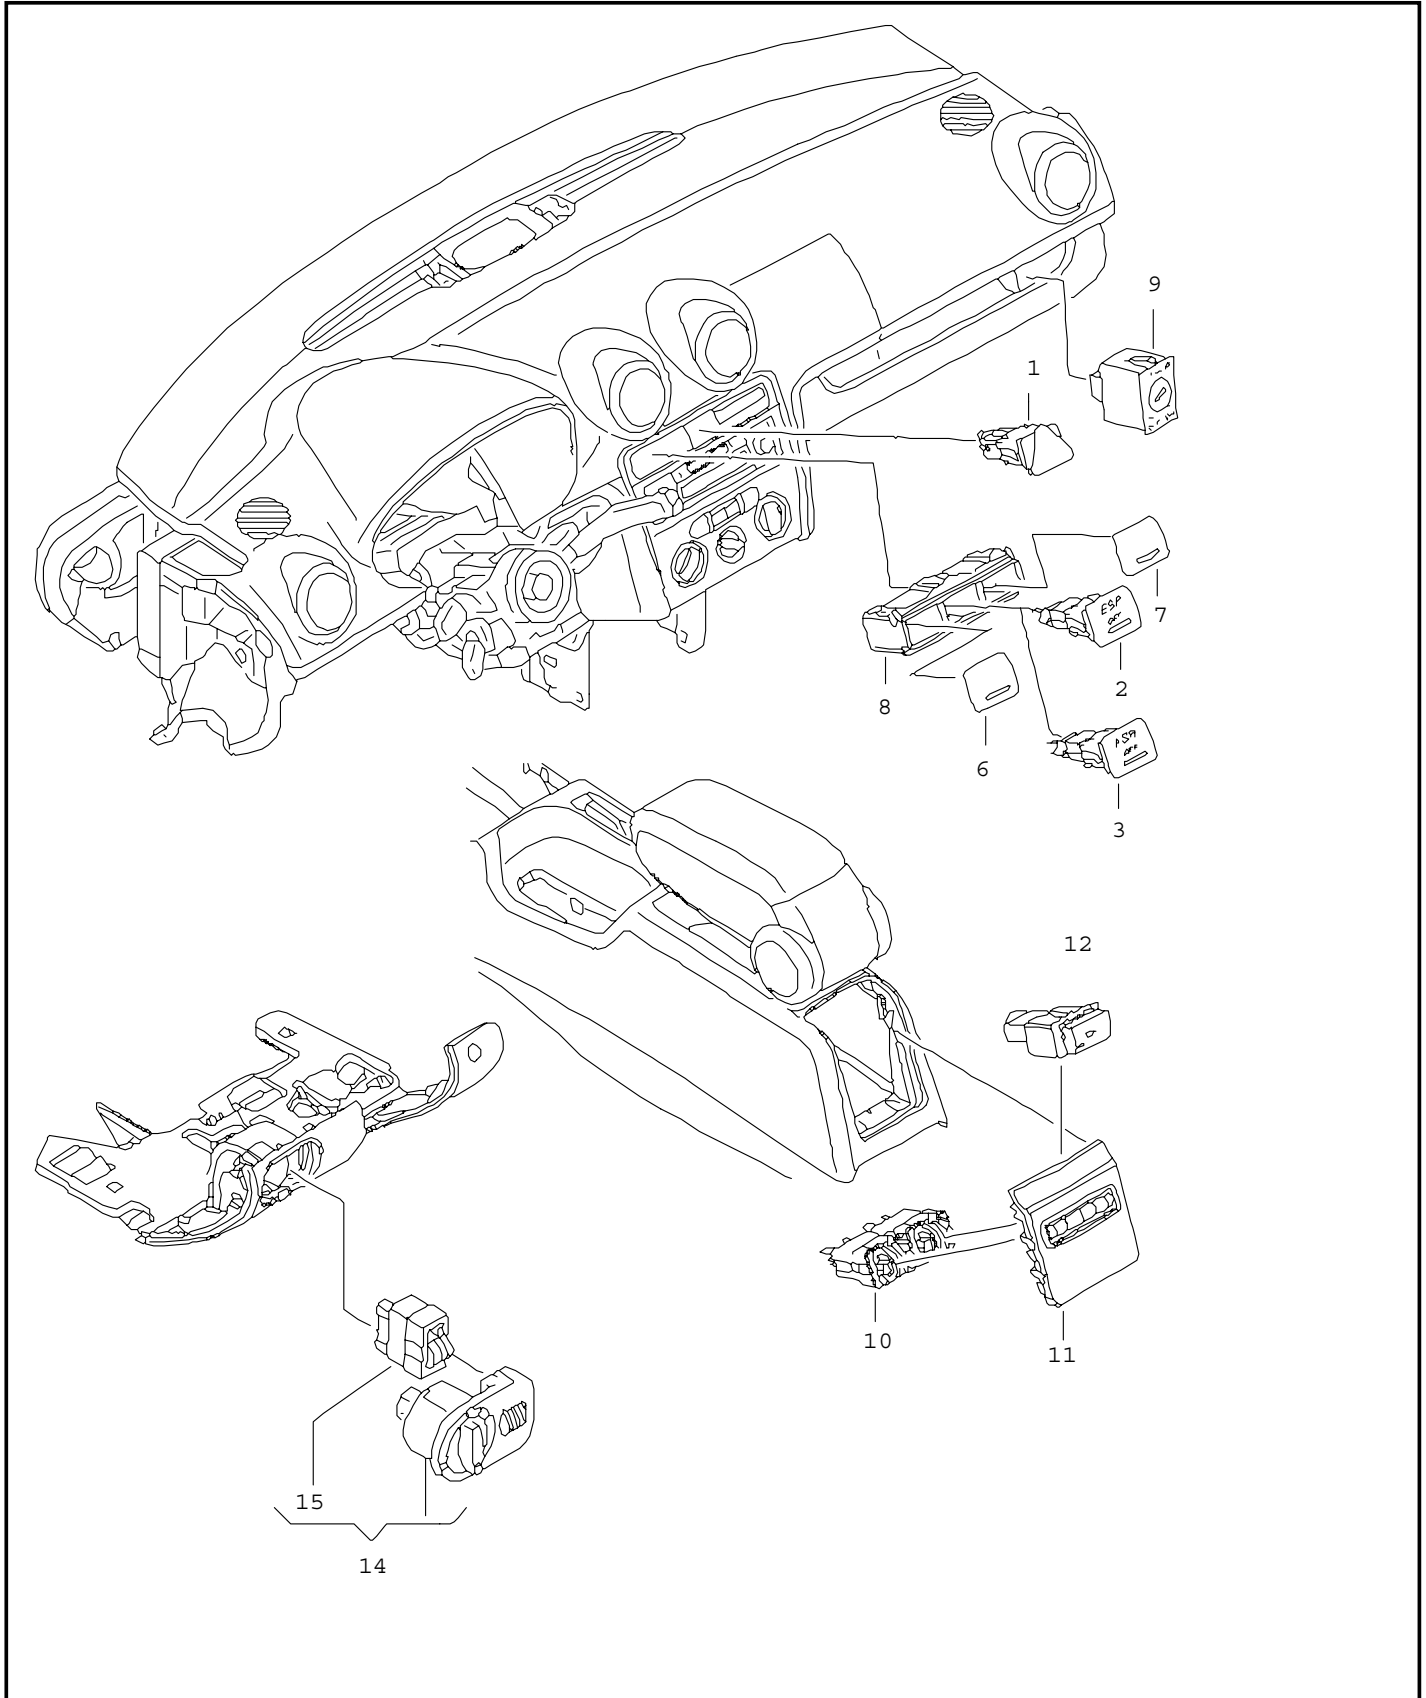

ETKA

Model	Year	MG	SG	Illustration	Restrictions	Update		
A3	06	9	41	941-50		559	18:17	14.11.2005

ETKA

Model	Year	MG	SG	Illustration	Restrictions	Update	18:17	14.11.2005
A3	06	9	41	941-50		559		

Pos	Part Number	Name	Remarks	Qty	Model
1	8P0 941 509	switches in dashboard emergency light switch		1	
(1)	8P0 941 509 A	emergency light switch for vehicles with double din radio appature 182 x 112 mm		1	
2	8P0 927 134 B	switch for electronic stabilisation program -esp-		1	PR-1AT,1AS
	5/03 5PR	soul (black)			
(2)	8P0 927 134 C	switch for electronic stabilisation program -esp- for vehicles with double din radio appature 182 x 112 mm		1	PR-1AT,1AS
	5/03 5PR	soul (black)			
3	8P0 927 133 B	switch for traction control		1	PR-1AC
	5/03 5PR	soul (black)			
(3)	8P0 927 133 C	switch for traction control for vehicles with double din radio appature 182 x 112 mm	center	1	PR-1AC
	5/03 5PR	soul (black)			
6	8P0 941 515 B	blind cover	left	1	
	5/03 8/04 5PR	soul (black)			
(6)	8P0 941 515 B	blind cover	left	1	
	9/04 5PR	soul (black)			
(6)	8P0 941 515 C	blind cover for vehicles with double din radio appature 182 x 112 mm	left	1	
	5/03 8/04 5PR	soul (black)			
(6)	8P0 941 515 C	blind cover for vehicles with double din radio appature 182 x 112 mm	left	1	
	9/04 5PR	soul (black)			
(6)	8P0 927 121	press button for tyre pressure monitor system	left	1	
	9/04 5PR	soul (black)			
(6)	8P0 927 121 A	press button for tyre pressure monitor system for vehicles with double din radio appature 182 x 112 mm	left	1	