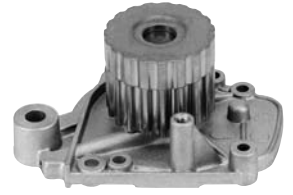

PA428

PA668

PA669

PA670

PA925