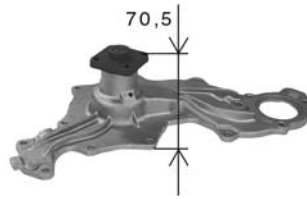

Strada I (178E) '06/99-'01/05

1.2 (44 kW) Eng.188A4.000	03-05	PA739		•	Eng. 2546254	46526243,46805736,55184080
	03-05	PA866		•	Eng. 2546255	46520401,55184081,55198547

PA036

PA091

PA130

PA131

PA174

PA444