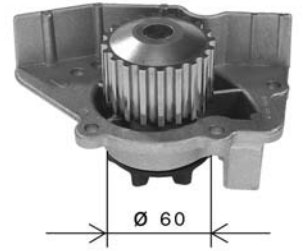

PA348

PA542

PA605A

PA861