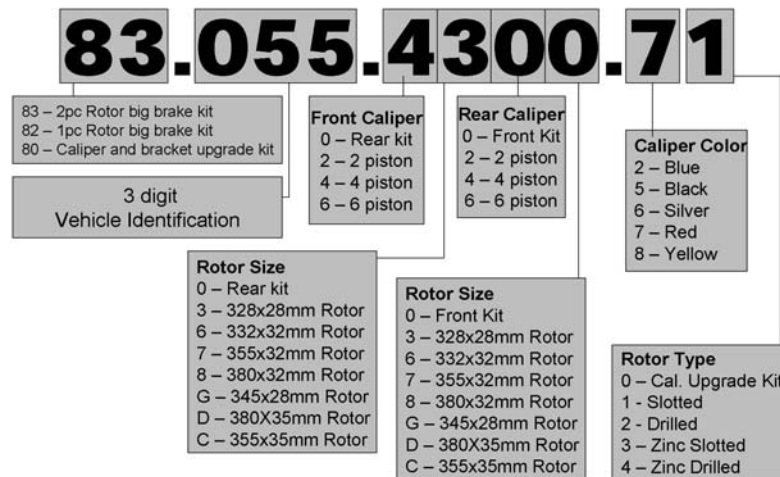

Slotted, Drilled, and Drilled and Slotted Rotors

StopTech Sport Rotors are not StopTech AeroRotors. StopTech Sport direct replacement rotors fit stock calipers and have vane designs identical to those of original equipment rotors, with drilling and/or slotting features added. StopTech Sport rotors have a durable black coating on the non-swept areas of the rotor to prevent unsightly corrosion, and meet or exceed original equipment quality specifications. The machining patterns in all StopTech Sport rotors are engineered for maximum rotor integrity, and will provide outstanding service on any street-driven vehicle. However, slotted rotors (126 series) have proven to be the most durable under severe use.

Application Notes

The following key details notes regarding special considerations for specific Stainless Steel Brake Line Kit applications:

- 1 = Front SS Line Kit replaces lower lines only
- 2 = Rear SS Line Kit replaces lower lines only
- 3 = Front SS Line Kit requires modification
- 4 = Rear SS Line Kit requires modification

Big Brake Kits Part Numbering System