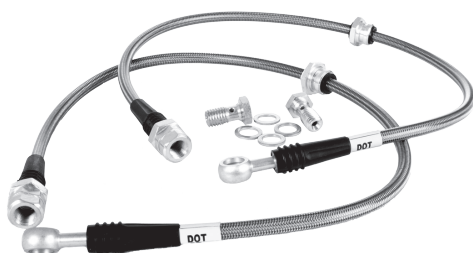

StopTech STR-600 High Performance Street Brake Fluid

- Typical Dry Boiling Point: 594°F (312°C)
- Typical Wet Boiling Point: 404°F (206°C)
- Minimum Wet Boiling Point: 383°F (195°C)
- 500mL metal container gives fluid a 25% longer shelf life
- Part Number: 501.00001

StopTech Trophy Race Caliper Components and Pads

StopTech Trophy Race calipers have gone through extensive design and testing. Components have been put through corrosion, heat, and brake dyno testing. Caliper bodies have weight optimizing design and manufacturing elements in a hard anodized finish. Use of incorrect components on StopTech caliper may result in damage and/or failure

StopTech Racing Brake Pads

- Optimized friction levels for shortest stops
- Engineered for extreme temperatures
- Superb modulation and release characteristics
- Low compressibility for precise pedal actuation
- Excellent pad and rotor life

Titanium Nose Piston Assemblies

- Unique patented design blocks thermal radiation from backing plates
- Castellation reduces contact area, minimizing heat conduction and maximizing convection cooling
- Low-profile design allows for thicker pad volume
- Works with existing StopTech calipers that have dust boot grooves
- Machined piston nose eliminates flex found in stamped titanium shims
- Aluminum piston and titanium nose assembly allows for caliper-matched expansion rates